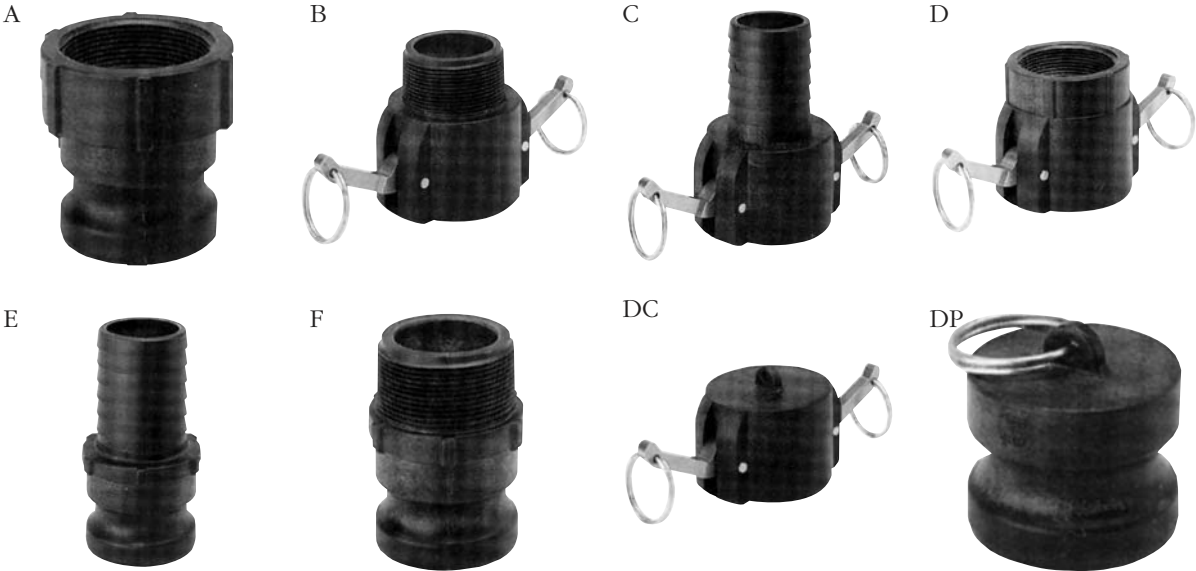

CAM ACTION COUPLERS & ADAPTERS

FEATURES:

- Manufactured from glass reinforced polypropylene.
- Smooth operating 304 stainless steel cam arms and pins.
- Standard with EPDM gaskets.
- Interchangeable with other couplers & adapters.
- Pressure rating: 125 PSI.

ITEM	DESCRIPTION	NPT SIZE AND PART NO.					
		1/2"	3/4"	1"	1 1/4"	1 1/2"	2"
A	Male Adapter - Female Thread	61199	61207	61215	61223	61231	61239
B	Female Coupler - Male Thread	61255	61259	61263	61267	61271	61275
C	Female Coupler - Hose Shank	61256	61260	61264	61268	61272	61276
D	Female Coupler - Female Thread	61257	61261	61265	61269	61273	61277
E	Male Adapter - Hose Shank	61203	61211	61219	61227	61235	61243
F	Male Adapter - Male Thread	61204	61212	61220	61228	61236	61244
DC	Dust Cap for Male Adapter	61258	61258	61266	61274	61274	61278
DP	Dust Plug for Female Coupler	61214	61214	61222	61238	61238	61246
	Replacement Gasket	61570	61570	61571	61572	61572	61574

NOTE: 1/2" and 3/4" cam fittings are compatible. 1 1/4" and 1 1/2" cam fittings are compatible.

AIR KING - UNIVERSAL COUPLINGS

Male NPT	
3/4"	AM7
1"	AM12
Hose Barb	
3/4"	AM6
1"	AM11

HYDRANT ADAPTERS - BRASS