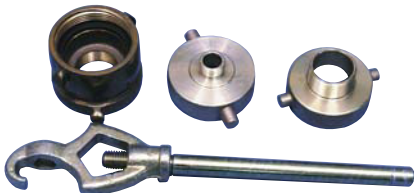

CAM ACTION COUPLERS & ADAPTERS

FEATURES:

- Manufactured from glass reinforced polypropylene.
- Smooth operating 304 stainless steel cam arms and pins.
- Standard with EPDM gaskets.
- Interchangeable with other couplers & adapters.
- Pressure rating: 125 PSI.

ITEM	DESCRIPTION	NPT SIZE AND PART NO.					
		1/2"	3/4"	1"	1 1/4"	1 1/2"	2"
A	Male Adapter - Female Thread	61199	61207	61215	61223	61231	61239
B	Female Coupler - Male Thread	61255	61259	61263	61267	61271	61275
C	Female Coupler - Hose Shank	61256	61260	61264	61268	61272	61276
D	Female Coupler - Female Thread	61257	61261	61265	61269	61273	61277
E	Male Adapter - Hose Shank	61203	61211	61219	61227	61235	61243
F	Male Adapter - Male Thread	61204	61212	61220	61228	61236	61244
DC	Dust Cap for Male Adapter	61258	61258	61266	61274	61274	61278
DP	Dust Plug for Female Coupler	61214	61214	61222	61238	61238	61246
	Replacement Gasket	61570	61570	61571	61572	61572	61574

NOTE: 1/2" and 3/4" cam fittings are compatible. 1 1/4" and 1 1/2" cam fittings are compatible.

AIR KING - UNIVERSAL COUPLINGS

Male NPT	
3/4"	AM7
1"	AM12
Hose Barb	
3/4"	AM6
1"	AM11

HYDRANT ADAPTERS - BRASS

Adjustable Hydrant Wrench #AHW

Male Thread	2 1/2" NST Female Hydrant	Swivel 2 1/2" NST Female Hydrant
3/4" GHT	HA2576	
1" NPT	HA2510T	
1 1/2" NPT	HA2515T	RSF25F15T
2" NPT	HA2520T	RSF25F20T

MALE NPT x HOSE BARB STRAIGHT - NYLON