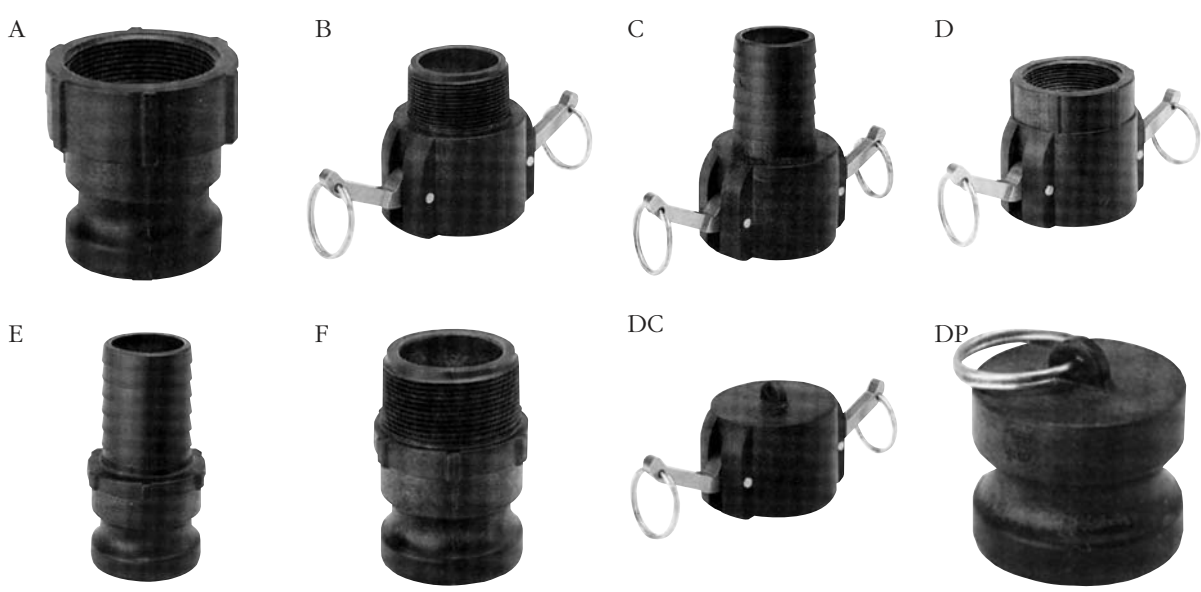

QUICK COUPLERS - BRASS AND STAINLESS STEEL

Open – ST Series is ideal where maximum flow is required.
Smooth open bore offers low pressure drop and is easy to clean.

Coupler \ NPT		1/4"	3/8"	1/2"	1/2"	3/4"	3/4"	1"
		FEM	FEM	FEM	MALE	FEM	MALE	FEM
Female Coupler	Brass	BST-2	BST-3	BST-4		BST-6	BST-6M	BST-8
	Stainless		SST-3	SST-4		SST-6		
Male Nipple	Brass	BST-N2	BST-N3	BST-N4	BST-N4M	BST-N6		BST-N8
	Stainless		SST-N3	SST-N4	SST-N4M	SST-N6	SST-N6M	

NPT \ Length	Straight	Straight	45°	45°	90°
	42 Series M X F	23 Series F X F	35 Series M X F	37 Series F X F	44 Series M X F
1/4"	42-4-4				44-4-4
3/8"		23-6-6			
1/2"	42-8-8	23-8-8	35-8-8		44-8-8
3/4"	42-12-12	23-12-12	35-12-12	37-12-12	44-12-12
1"	42-16-16	23-16-16	35-16-16	37-16-16	44-16-16

1-800-247-4998

CAM ACTION COUPLERS & ADAPTERS

FEATURES:

- Manufactured from glass reinforced polypropylene.
- Smooth operating 304 stainless steel cam arms and pins.
- Standard with EPDM gaskets.
- Interchangeable with other couplers & adapters.
- Pressure rating: 125 PSI.

ITEM	DESCRIPTION	NPT SIZE AND PART NO.					
		1/2"	3/4"	1"	1 1/4"	1 1/2"	2"
A	Male Adapter - Female Thread	61199	61207	61215	61223	61231	61239
B	Female Coupler - Male Thread	61255	61259	61263	61267	61271	61275
C	Female Coupler - Hose Shank	61256	61260	61264	61268	61272	61276
D	Female Coupler - Female Thread	61257	61261	61265	61269	61273	61277
E	Male Adapter - Hose Shank	61203	61211	61219	61227	61235	61243
F	Male Adapter - Male Thread	61204	61212	61220	61228	61236	61244
DC	Dust Cap for Male Adapter	61258	61258	61266	61274	61274	61278
DP	Dust Plug for Female Coupler	61214	61214	61222	61238	61238	61246
	Replacement Gasket	61570	61570	61571	61572	61572	61574