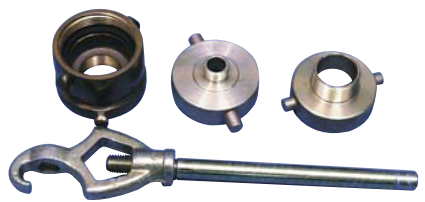

NPT \ Length	Straight	Straight	45°	45°	90°
	42 Series M X F	23 Series F X F	35 Series M X F	37 Series F X F	44 Series M X F
1/4"	42-4-4				44-4-4
3/8"		23-6-6			
1/2"	42-8-8	23-8-8	35-8-8		44-8-8
3/4"	42-12-12	23-12-12	35-12-12	37-12-12	44-12-12
1"	42-16-16	23-16-16	35-16-16	37-16-16	44-16-16

1-800-247-4998

CAM ACTION COUPLERS & ADAPTERS

FEATURES:

- Manufactured from glass reinforced polypropylene.
- Smooth operating 304 stainless steel cam arms and pins.
- Standard with EPDM gaskets.
- Interchangeable with other couplers & adapters.
- Pressure rating: 125 PSI.

ITEM	DESCRIPTION	NPT SIZE AND PART NO.					
		1/2"	3/4"	1"	1 1/4"	1 1/2"	2"
A	Male Adapter - Female Thread	61199	61207	61215	61223	61231	61239
B	Female Coupler - Male Thread	61255	61259	61263	61267	61271	61275
C	Female Coupler - Hose Shank	61256	61260	61264	61268	61272	61276
D	Female Coupler - Female Thread	61257	61261	61265	61269	61273	61277
E	Male Adapter - Hose Shank	61203	61211	61219	61227	61235	61243
F	Male Adapter - Male Thread	61204	61212	61220	61228	61236	61244
DC	Dust Cap for Male Adapter	61258	61258	61266	61274	61274	61278
DP	Dust Plug for Female Coupler	61214	61214	61222	61238	61238	61246
	Replacement Gasket	61570	61570	61571	61572	61572	61574

NOTE: 1/2" and 3/4" cam fittings are compatible. 1 1/4" and 1 1/2" cam fittings are compatible.

AIR KING - UNIVERSAL COUPLINGS

Male NPT	
3/4"	AM7
1"	AM12
Hose Barb	
3/4"	AM6
1"	AM11

HYDRANT ADAPTERS - BRASS